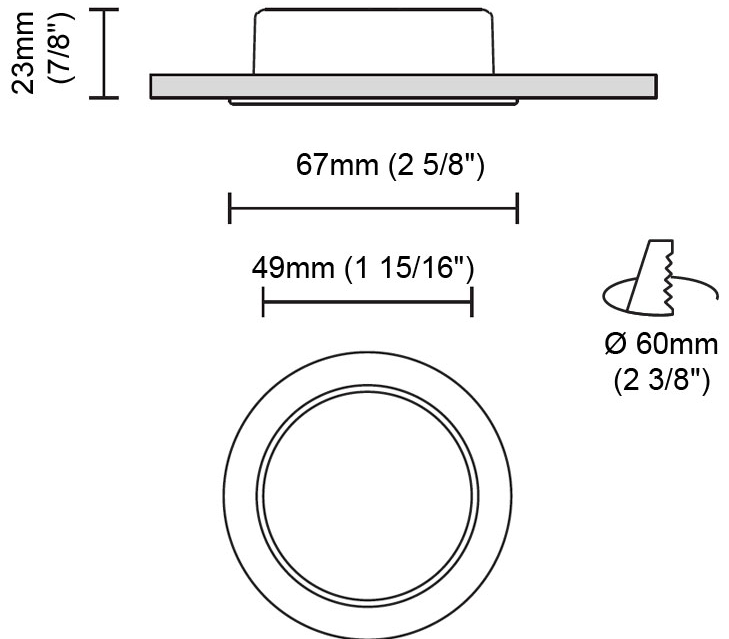

PROJECT	_____
TYPE	_____
SPECIFIER	_____
QUANTITY	_____
DATE	_____

DIXIT RA7 RECESSED

E5612021

base number

1. To build a product code in our configurator select the specify button on the base model # product page
2. To build a manual product code on this datasheet choose from the options listed below in blue font and add the suffix to the base model #

GENERAL

Series: Dixit
Subseries: Dixit RA7
Brand: Ivela
Division: Exterior
Mounting Type: Recessed
Mounting Location: Ceiling
Subcategory: Downlight

PHYSICAL

Shape: Round
Diameter (mm): 67
Diameter (in): 2 ⁵/₈
Height (mm): 23
Height (in): 7/8
Min. Recessing Depth (mm): 30
Min. Recessing Depth (in): 1 ³/₁₆
Light Distribution: Direct
Weight (kg): 0.1
Weight (lbs): 0.22
Diffuser: Opal Polycarbonate
Fixture Finish: MWH
Fixture Material: Aluminum Die Cast

ELECTRICAL

Lamp Type: LED
Total Output Wattage (W): 4.6
Dimming: Tri-Mode (Non-Dimming and Phase Dimming (120Vac only) and 0-10V Dimming)
Driver Included: No
Driver Location: Remote
Driver Type: Constant Current - Universal
Driver Class: Class 2
Input Voltage (V): 120 - 277
Constant Current (MA): 500

LED

Color Temperature (°K): 3000
Max. Delivered Lumen (lm): 378
CRI: >85 CRI
Lamp Life (hrs): 50000

OPTICAL

Optic°: 120

RATINGS AND CERTIFICATIONS

Certified By: Certified for North American Standards
IP rating: IP44
IK Rating: IK07