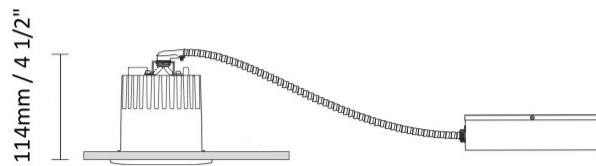

Ø 70mm (2 3/4")