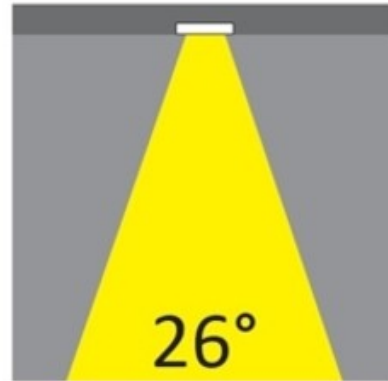

DIXIT RA8 RECESSED

E56103-

PROJECT	
TYPE	
SPECIFIER	
QUANTITY	
DATE	

26°

Dimming	DP	DV	Order Example	K°	
	Phase	0-10V			L5XXXXXX-DV-30K
Color Temperature	27K	30K	0-10V	3000K	
	2700K	3000K			3500K

E