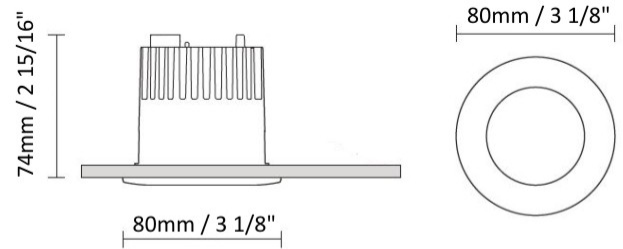

PROJECT	
TYPE	
SPECIFIER	
QUANTITY	
DATE	

DIXIT RECESSED

E5607021-

base number   LED   Color
                         Dimming   Temperature

1. To build a product code in our configurator select the specify button on the base model # product page
2. To build a manual product code on this datasheet choose from the options listed below in blue font and add the suffix to the base model #

GENERAL

Series: Dixit
Brand: Ivela
Division: Exterior
Mounting Type: Recessed
Mounting Location: Ceiling

PHYSICAL

Diameter (mm): 80
Diameter (in): 3 1/8
Height (mm): 74
Depth (mm): 114
Height (in): 2 15/16
Depth (in): 4 1/2
Min. Recessing Depth (mm): 114
Min. Recessing Depth (in): 4 1/2
Light Distribution: Adjustable / Direct
Cut-out Measurements: 70mm / 2 3/4"

ELECTRICAL

Lamp Type: LED
Total Output Wattage (W): 12
Dimming: [Tri-Mode (Non-Dimming and Phase Dimming (120Vac only) and 0-10V Dimming)](#)
Driver Included: No
Driver Location: Recessed Housing
Driver Type: Constant Current - Universal
Driver Class: Class 2
Housing: See Components
Input Voltage (V): 120 - 277
Constant Current (MA): 350

LED

Number of LEDs: 1
Color Temperature (°K): [2700 / 3000 / 3500 / 4000](#)
CRI: >80 CRI
Efficiency (%): 88
Lamp Life (hrs): 50000

OPTICAL

RATINGS AND CERTIFICATIONS

Certified By: CSA Certified to UL and CSA Standards