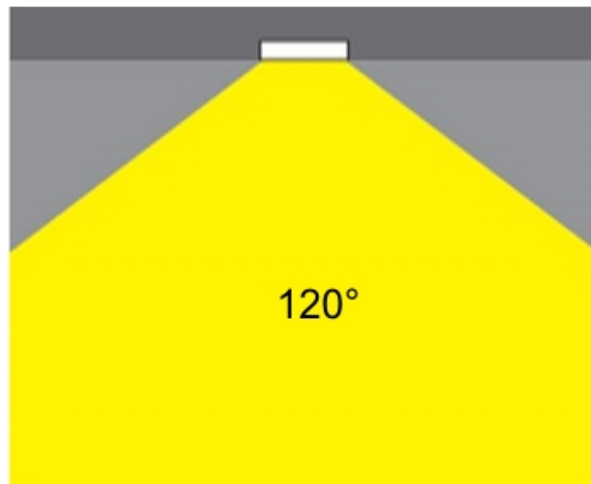

DIXIT RA7 RECESSED

E5612021

PROJECT
TYPE
SPECIFIER
QUANTITY
DATE

E