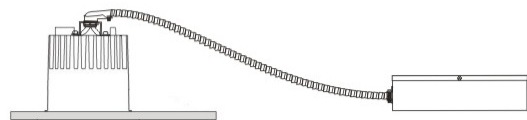

Ø70mm
2 3/4"

4 3/4"
121mm