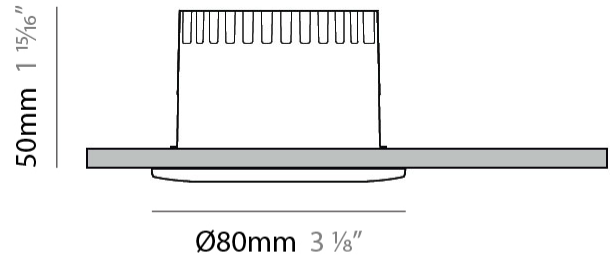

GENERAL

Series: Dixit
Subseries: Dixit RA8
Brand: Ivela
Division: Exterior
Mounting Type: Recessed
Mounting Location: Ceiling
Subcategory: Downlight

PHYSICAL

Shape: Round
Diameter (mm): 80
Diameter (in): 3 1/8
Height (mm): 50
Height (in): 1 15/16
Min. Recessing Depth (mm): 90
Min. Recessing Depth (in): 3 9/16
Light Distribution: Direct
Weight (kg): 0.4
Weight (lbs): 8.81
Diffuser: Clear Polycarbonate
Fixture Finish: MWH
Fixture Material: Aluminum Die Cast
Cut-out Measurements: 70mm / 2 3/4"

ELECTRICAL

Lamp Type: LED
Total Output Wattage (W): 5.5 / 8.5
Dimming: Tri-Mode (Non-Dimming and Phase Dimming (120Vac only) and 0-10V Dimming)
Driver Included: No
Driver Location: Recessed Housing
Driver Type: Constant Current - Universal
Driver Class: Class 2
Housing: See Components
Input Voltage (V): 120 - 277
Constant Current (MA): 350 / 500

LED

Number of LEDs: 1
Color Temperature (°K): 2700 / 3000 / 4000
Max. Delivered Lumen (lm): 501 - 638 / 592 - 729
CRI: >90 CRI
Efficiency (%): 91
Lamp Life (hrs): 50000
Upon Request: 3500K upon request

OPTICAL

Optic°: 26
Beam Angle: Symmetric
Adjustability: Fixed
Upon Request: Optics 45° (mirror metallized) / 65° (white)

RATINGS AND CERTIFICATIONS

Certified By: CSA Certified to UL and CSA Standards
IP rating: IP65
IK Rating: IK08