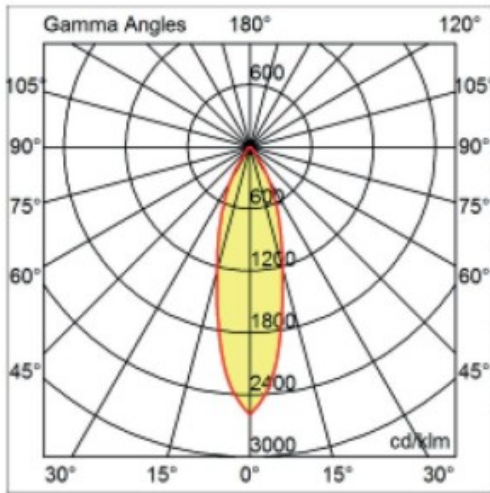

DIXIT RA8 RECESSED

E56103-

PROJECT	
TYPE	
SPECIFIER	
QUANTITY	
DATE	

26°

Dimming	DP	DV	Order Example	K°	
	Phase	0-10V			L5XXXXXX-DV-30K
Color Temperature	27K	30K	0-10V	3000K	
	2700K	3000K			3500K

E