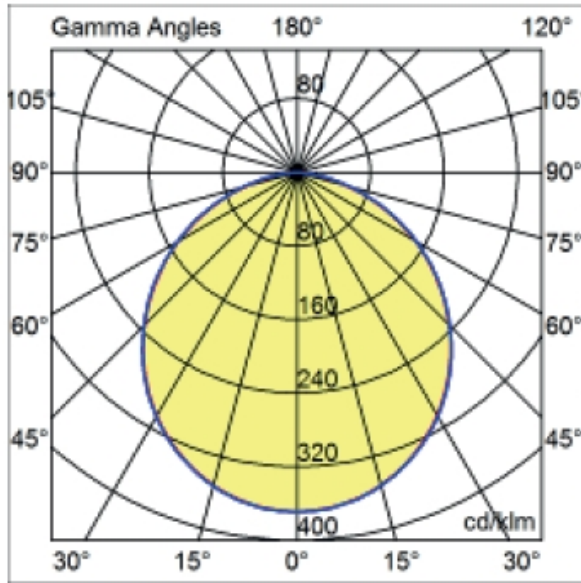

DIXIT RA7 RECESSED

E5612021

PROJECT
TYPE
SPECIFIER
QUANTITY
DATE

E