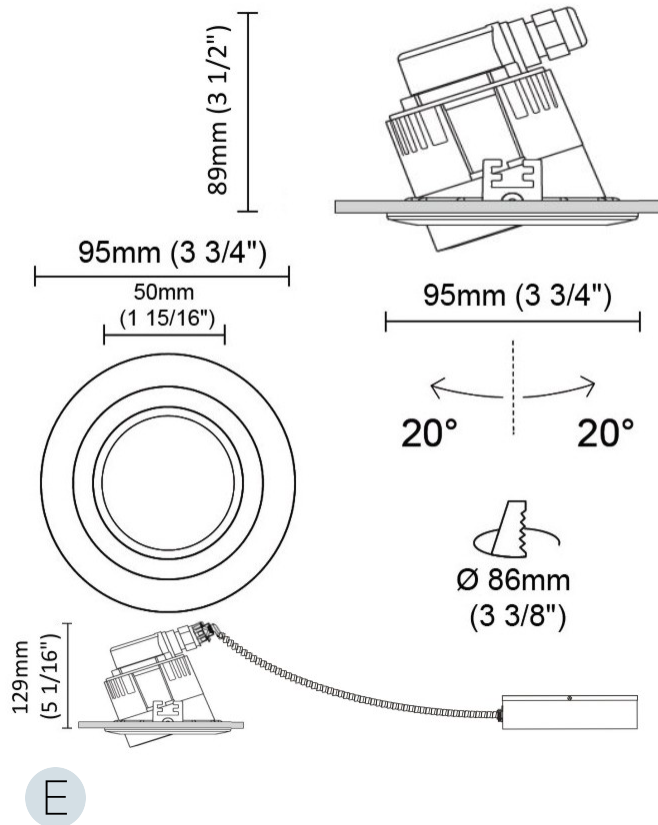

PHYSICAL

Shape: Round
Diameter (mm): 95
Diameter (in): 3 3/4
Height (mm): 89
Height (in): 3 1/2
Min. Recessing Depth (mm): 129
Min. Recessing Depth (in): 5 1/16
Light Distribution: Adjustable / Direct
Weight (kg): 0.7
Weight (lbs): 1.54
Diffuser: Clear Polycarbonate
Fixture Finish: MWH
Fixture Material: Aluminum Die Cast
Cut-out Measurements: 86mm / 3 3/8"

ELECTRICAL

Lamp Type: LED
Total Output Wattage (W): 12
Dimming: Tri-Mode (Non-Dimming and Phase Dimming (120Vac only) and 0-10V Dimming)
Driver Included: No
Driver Location: Recessed Housing
Driver Type: Constant Current - Universal
Driver Class: Class 2
Housing: See Components
Input Voltage (V): 120 - 277
Constant Current (MA): 350

LED

Number of LEDs: 1
Color Temperature (°K): 2700 / 3000
Max. Delivered Lumen (lm): 1447
Nominal Lumen (lm): 1650
CRI: >80 CRI
Efficiency (%): 87.7
Lamp Life (hrs): 50000
Upon Request: 3500K upon request

OPTICAL

Reflector: Mirror-metallized thermoplastic material
Optic: 26
Beam Angle: Symmetric
Adjustability: Tilt ±20°
Upon Request: Optics 45° (mirror-metallized) / 65° (white)

RATINGS AND CERTIFICATIONS

Certified By: Certified for North American Standards
IP rating: IP66
IK Rating: IK08

Clearance: 129mm (5 1/16") 2024, T 1800-388-3382, F 416-247-9319, www.zaneen.com