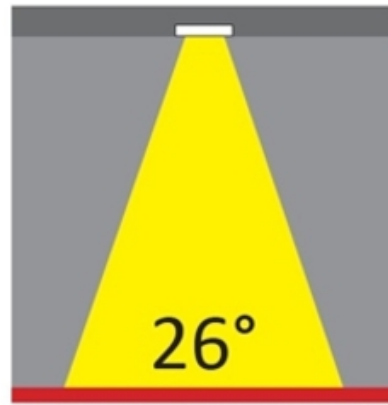

DIXIT RECESSED

E5607021-

PROJECT	
TYPE	
SPECIFIER	
QUANTITY	
DATE	

	DP	DV	
Dimming	Phase	0-10V	
Color Temperature	27K 30K 35K 40K	2700K 3000K 3500K 4000K	K°

Order Example **K°**
L5XXXXXX-DV-30K
0-10V 3000K